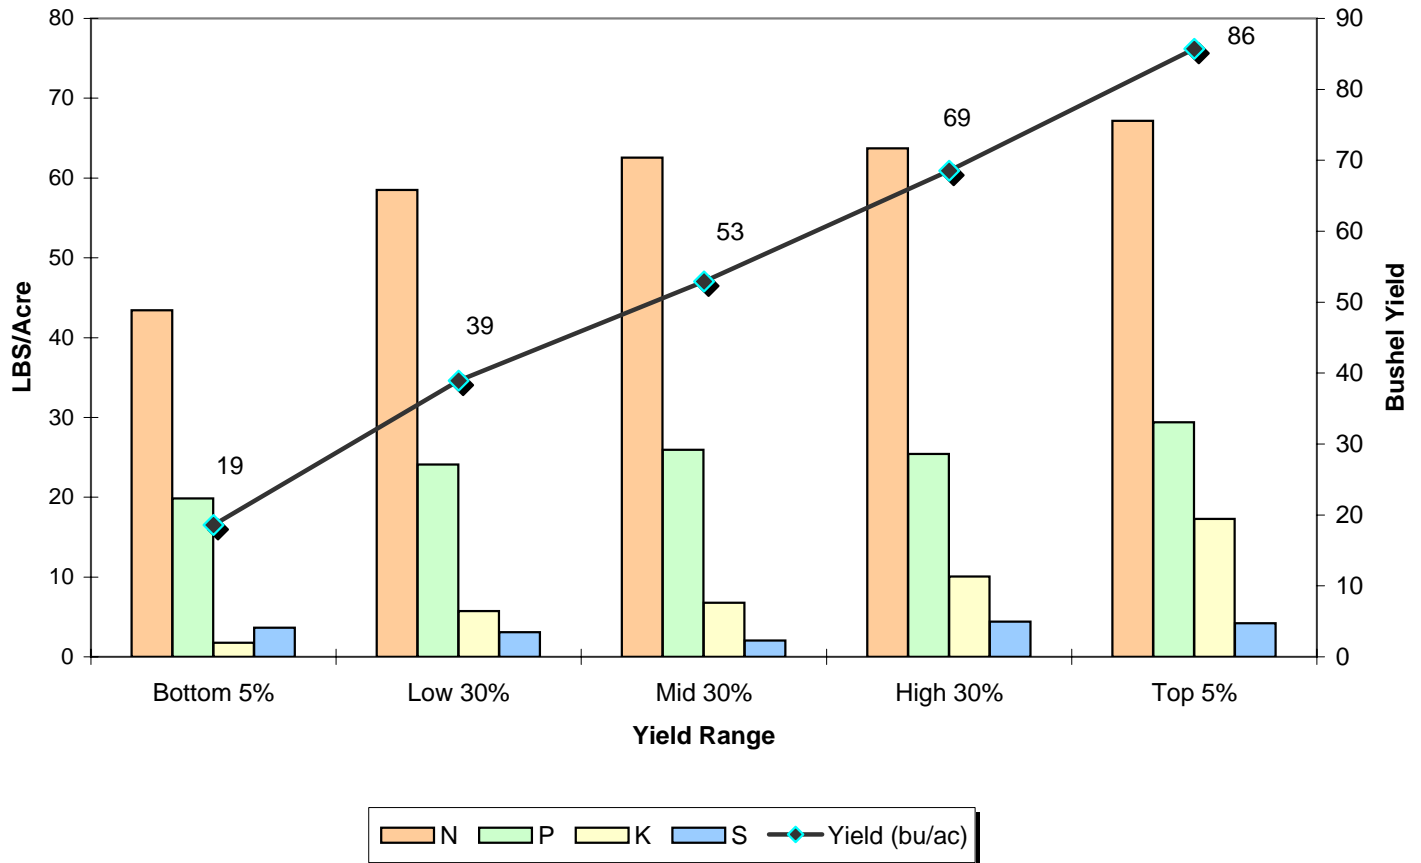

**CD 5A**

**2007 CD 5A STB Barley Yields by Fertilizer (lbs/Acre)**

Yield Range	N	P	K	S	Yield (bu/ac)
Bottom 5%	43	20	2	4	19
Low 30%	59	24	6	3	39
Mid 30%	63	26	7	2	53
High 30%	64	25	10	4	69
Top 5%	67	29	17	4	86

\* Saskatchewan Crop Insurance Corporation does not assume responsibility for, and have not verified the accuracy of the information reported by producers. Only yields that are greater than zero are used in calculating yields by fertilizer.