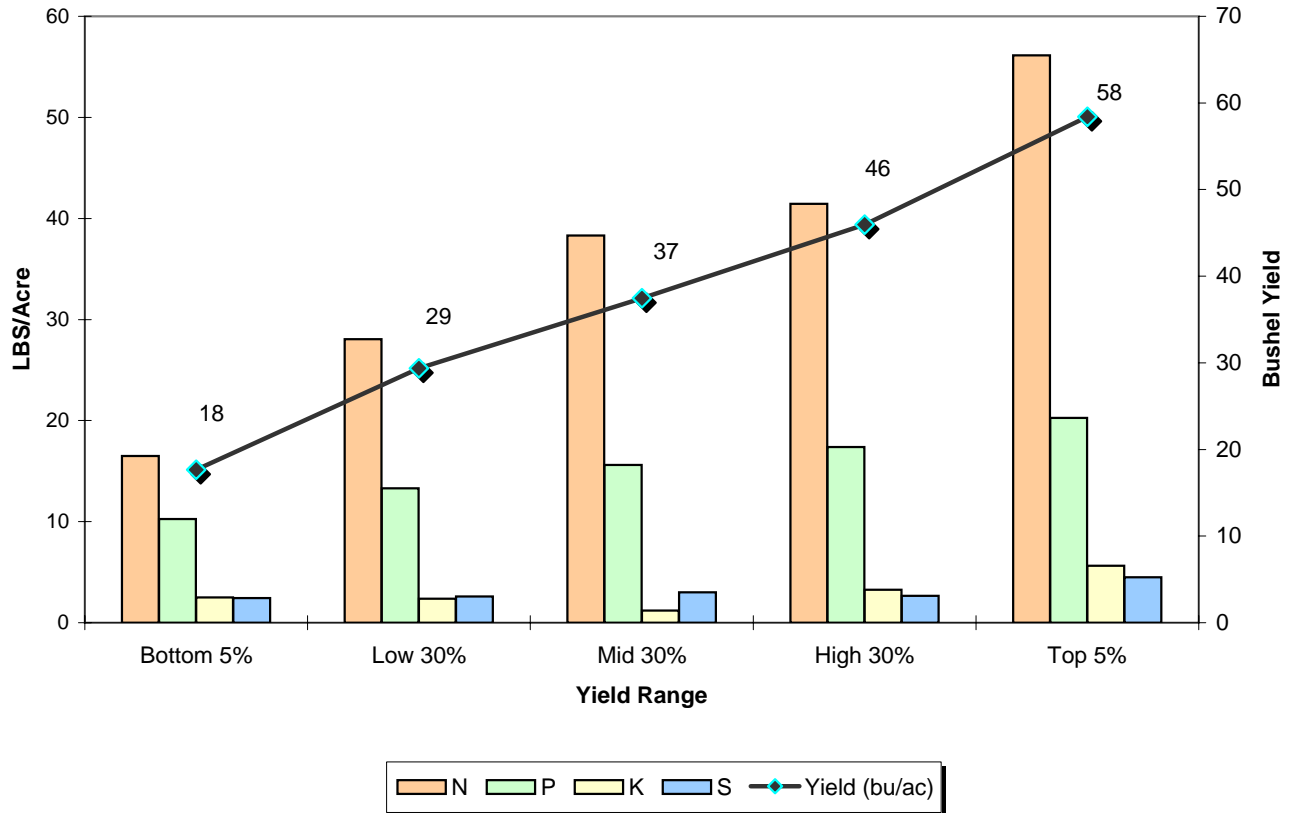

**CD 4A & 4B**

**2007 CD 4A & 4B SMF Durum Yields by Fertilizer (lbs/Acre)**

Yield Range	N	P	K	S	Yield (bu/ac)
Bottom 5%	17	10	3	2	18
Low 30%	28	13	2	3	29
Mid 30%	38	16	1	3	37
High 30%	41	17	3	3	46
Top 5%	56	20	6	5	58

\* Saskatchewan Crop Insurance Corporation does not assume responsibility for, and have not verified the accuracy of the information reported by producers. Only yields that are greater than zero are used in calculating yields by fertilizer.