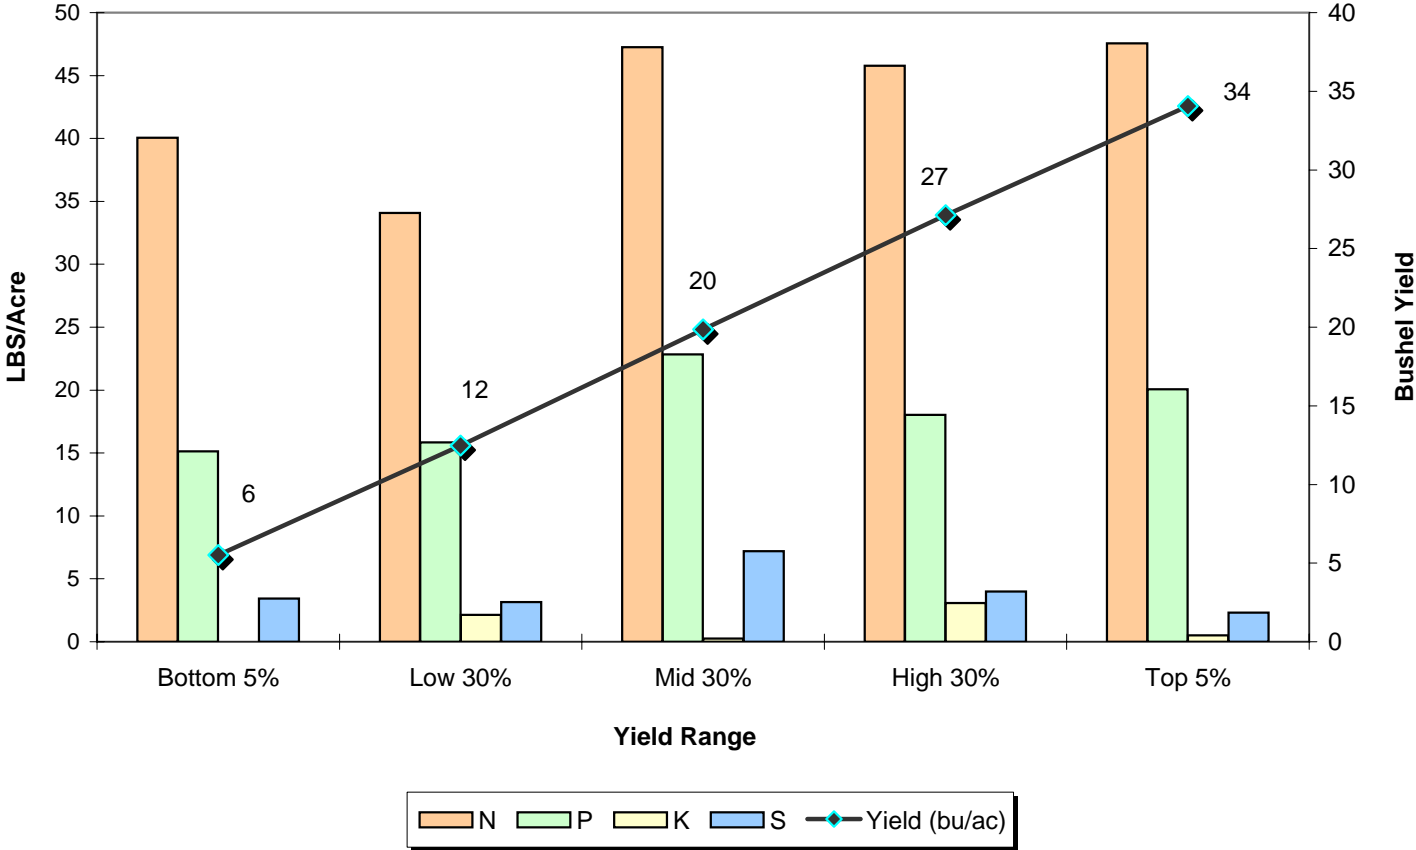

CD 3BS

2007 CD 3BS STB Durum Yields by Fertilizer (lbs/Acre)

Yield Range	N	P	K	S	Yield (bu/ac)
Bottom 5%	40	15	0	3	6
Low 30%	34	16	2	3	12
Mid 30%	47	23	0	7	20
High 30%	46	18	3	4	27
Top 5%	48	20	1	2	34

* Saskatchewan Crop Insurance Corporation does not assume responsibility for, and have not verified the accuracy of the information reported by producers. Only yields that are greater than zero are used in calculating yields by fertilizer.