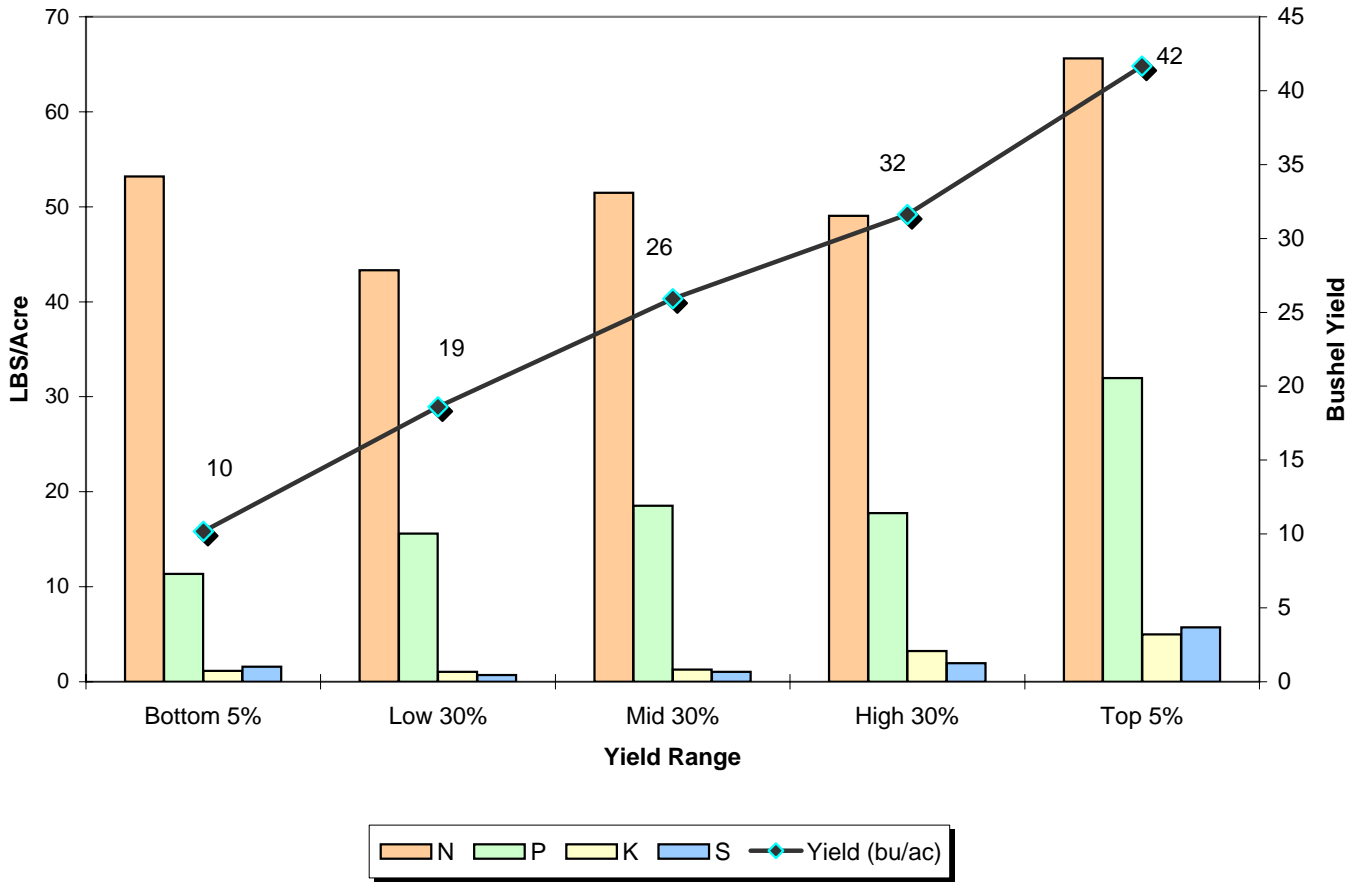

CD 3AS

2007 CD 3AS STB Durum Yields by Fertilizer (lbs/Acre)

Yield Range	N	P	K	S	Yield (bu/ac)
Bottom 5%	53	11	1	2	10
Low 30%	43	16	1	1	19
Mid 30%	51	19	1	1	26
High 30%	49	18	3	2	32
Top 5%	66	32	5	6	42

* Saskatchewan Crop Insurance Corporation does not assume responsibility for, and have not verified the accuracy of the information reported by producers. Only yields that are greater than zero are used in calculating yields by fertilizer.