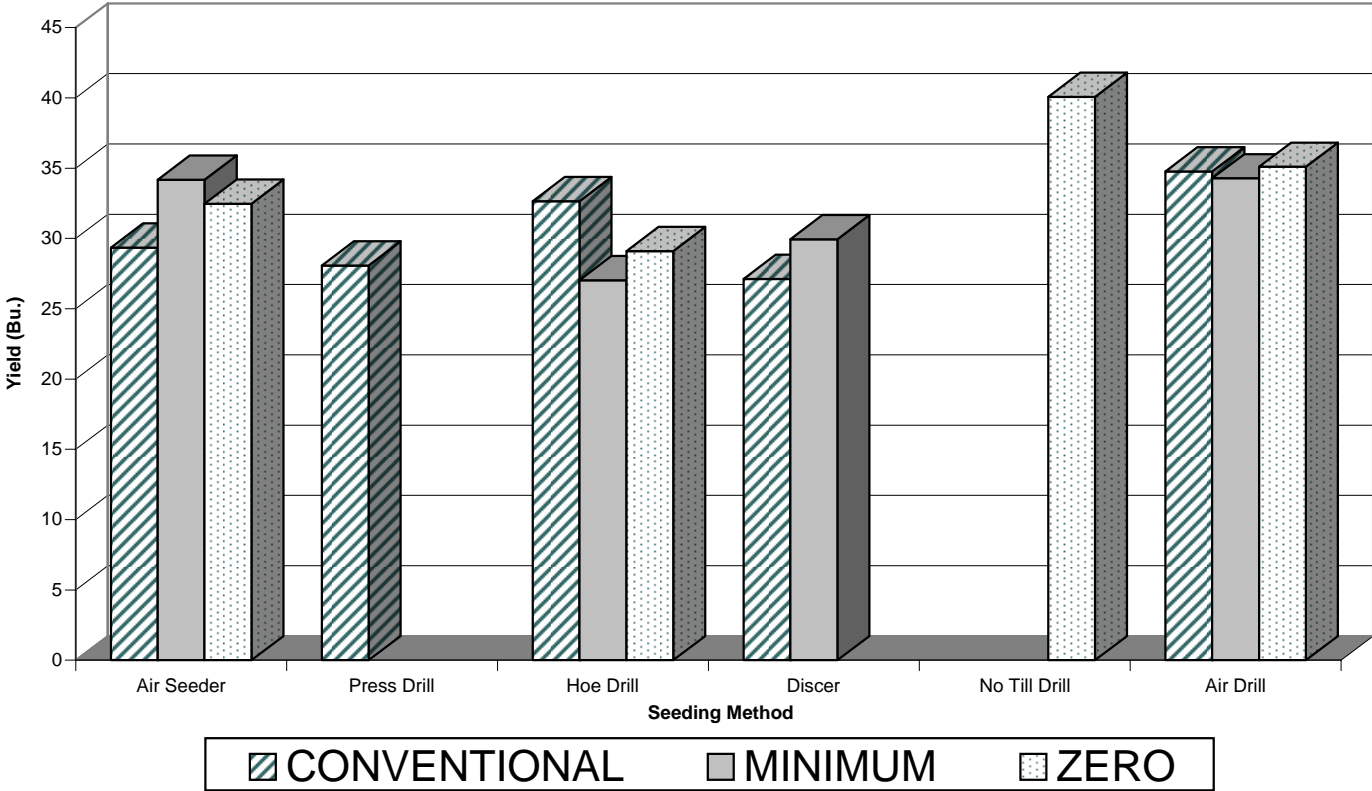

**2007 Yield Versus Seeding Method and Tillage System for HRSW**

Crop	Seeding Method	Tillage System	Reported Acres > 400	Yield (bu)
<b>HRS Wheat</b>	Air Drill	Conventional	1,849	34.8
	Air Drill	Minimum	3,492	34.3
	Air Drill	Zero	35,968	35.1
	Air Seeder	Conventional	5,899	29.4
	Air Seeder	Minimum	10,923	34.2
	Air Seeder	Zero	21,999	32.5
	Discer	Conventional	715	27.1
	Discer	Minimum	2,295	29.9
	Hoe Drill	Conventional	1,213	32.6
	Hoe Drill	Minimum	716	27.0
	Hoe Drill	Zero	1,437	29.1
	No Till Drill	Zero	10,738	40.1
	Press Drill	Conventional	1,093	28.1

\* Saskatchewan Crop Insurance Corporation does not assume responsibility for, and have not verified the accuracy of the information reported by producers. Only yields that are greater than zero are used in calculating yields by seeding method.