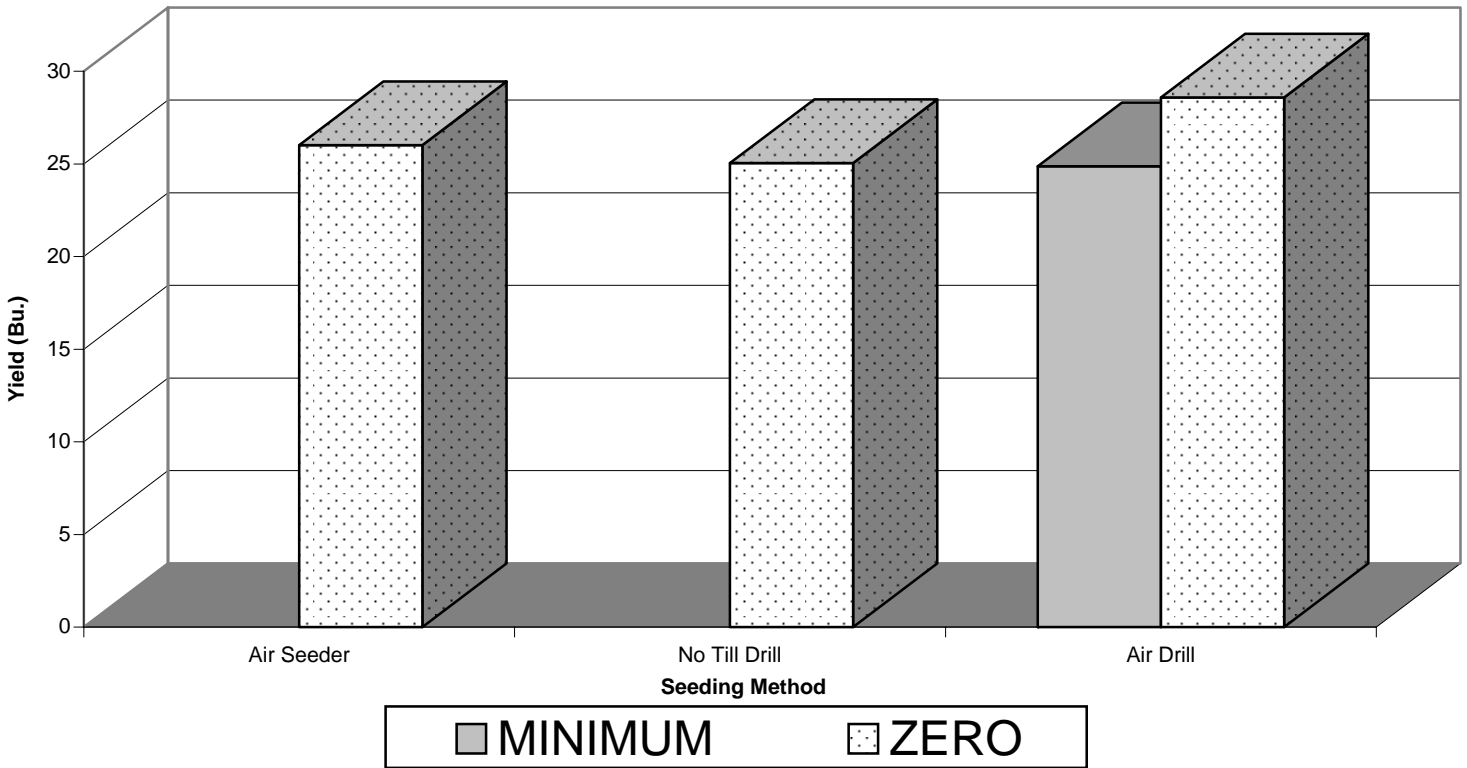

**2007 Yield Versus Seeding Method and Tillage System for Field Peas**

Crop	Seeding Method	Tillage System	Reported Acres > 400	Yield (bu)
<b>Field Peas</b>	Air Seeder	Zero	2,438	26.0
	No Till Drill	Zero	3,080	25.0
	Air Drill	Minimum	1,569	24.9
	Air Drill	Zero	13,961	28.6

\* Saskatchewan Crop Insurance Corporation does not assume responsibility for, and have not verified the accuracy of the information reported by producers. Only yields that are greater than zero are used in calculating yields by seeding method.