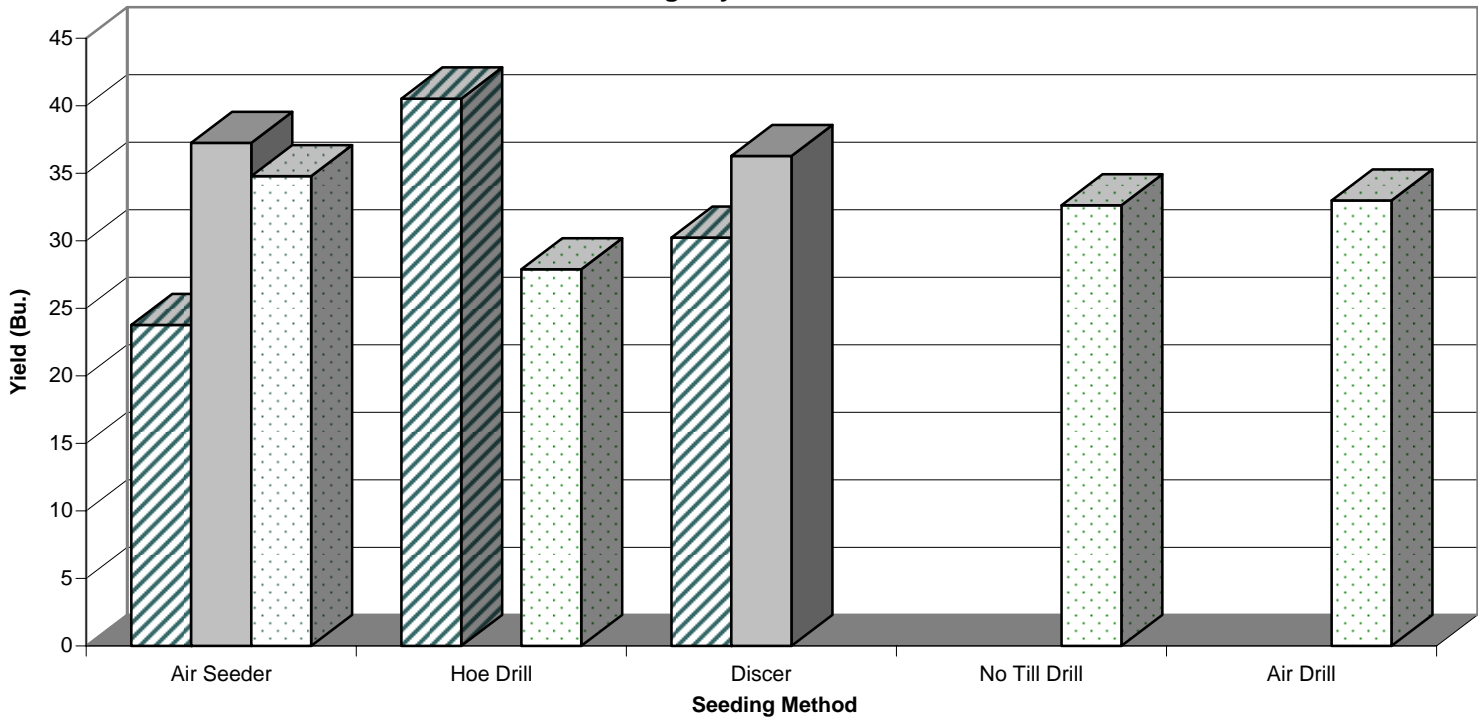

CD 4A & 4B

2007 Yield Versus Seeding Method and Tillage System for Durum

CONVENTIONAL
 MINIMUM
 ZERO

Crop	Seeding Method	Tillage System	Reported Acres > 400	Yield (bu)
Durum Wheat	Air Seeder	Conventional	876	23.8
	Air Seeder	Minimum	1,206	37.3
	Air Seeder	Zero	6,011	34.8
	Hoe Drill	Conventional	913	40.5
	Hoe Drill	Zero	1,074	27.9
	Discer	Conventional	974	30.2
	Discer	Minimum	532	36.3
	No Till Drill	Zero	5,602	32.6
	Air Drill	Zero	21,549	33.0

* Saskatchewan Crop Insurance Corporation does not assume responsibility for, and have not verified the accuracy of the information reported by producers. Only yields that are greater than zero are used in calculating yields by seeding method.