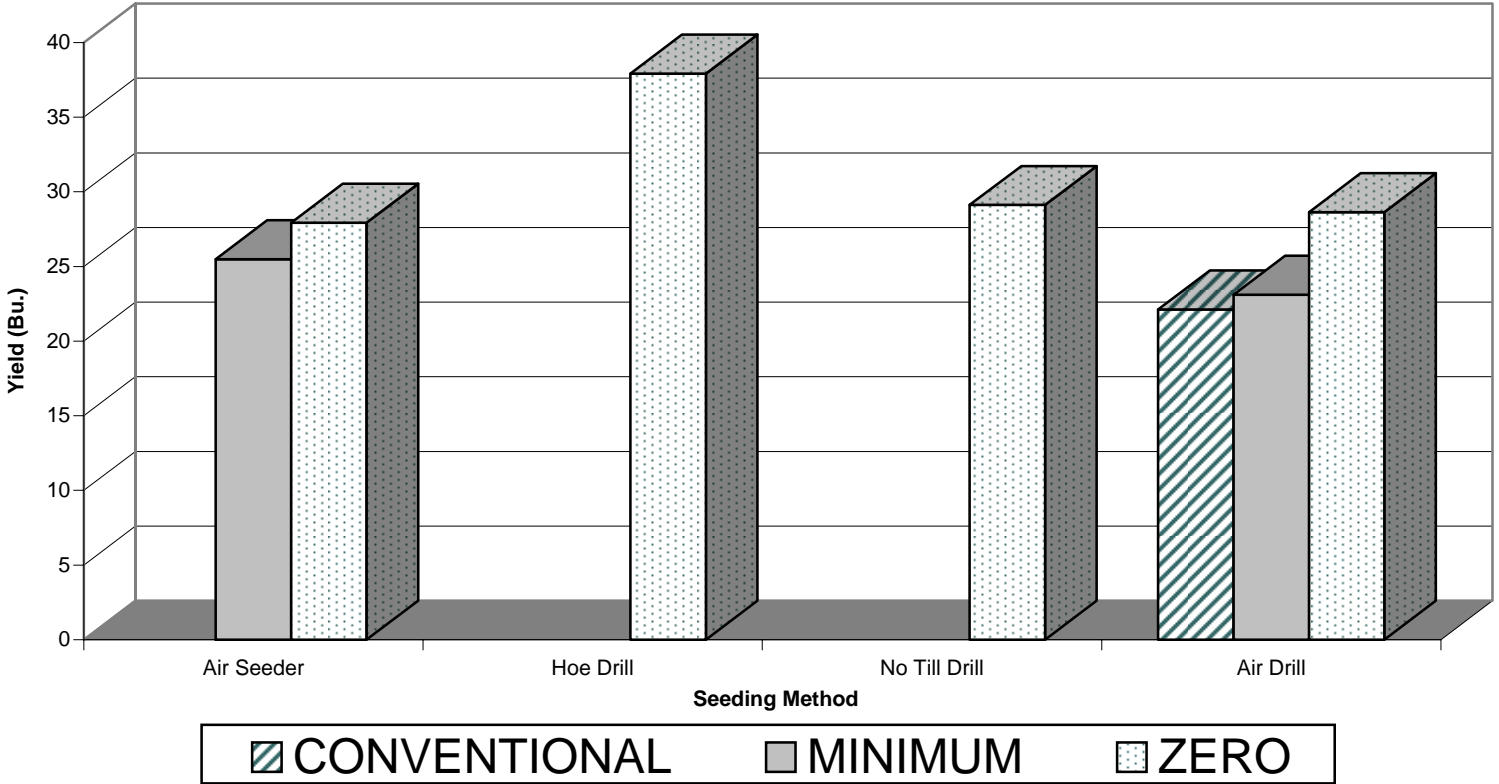

**2007 Yield Versus Seeding Method and Tillage System for Field Peas**

Crop	Seeding Method	Tillage System	Reported Acres > 400	Yield (bu)
<b>Field Peas</b>	Air Drill	Conventional	497	22.1
	Air Drill	Minimum	1,822	23.1
	Air Drill	Zero	47,157	28.6
	Air Seeder	Minimum	880	25.5
	Air Seeder	Zero	7,817	27.9
	Hoe Drill	Zero	1,033	37.9
	No Till Drill	Zero	2,102	29.1

\* Saskatchewan Crop Insurance Corporation does not assume responsibility for, and have not verified the accuracy of the information reported by producers. Only yields that are greater than zero are used in calculating yields by seeding method.