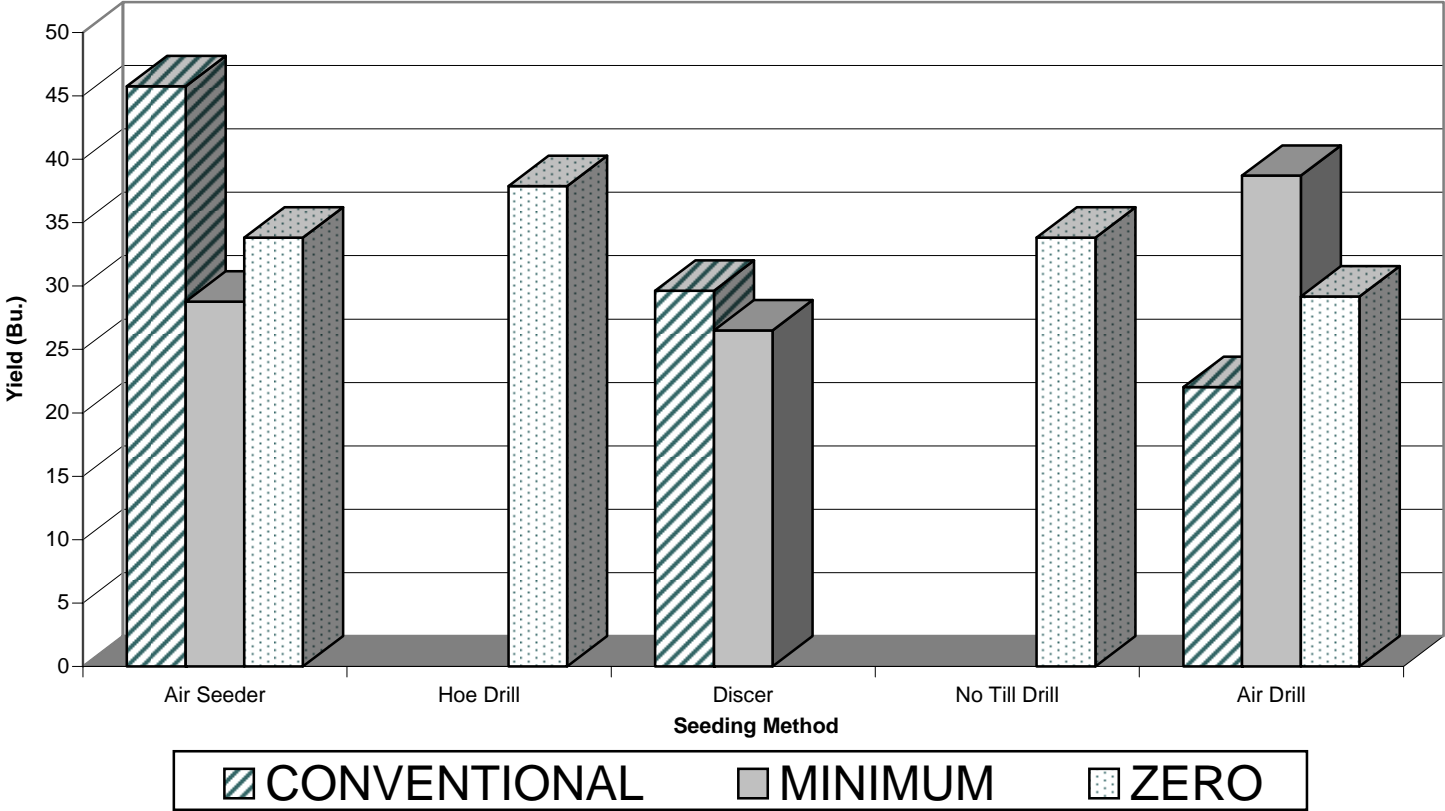

2007 Yield Versus Seeding Method and Tillage System for Durum

Crop	Seeding Method	Tillage System	Reported Acres > 400	Yield (bu)
Durum Wheat	Air Drill	Conventional	970	22.0
	Air Drill	Minimum	9,399	38.7
	Air Drill	Zero	72,734	29.2
	Air Seeder	Conventional	1,523	45.8
	Air Seeder	Minimum	2,938	28.8
	Air Seeder	Zero	17,847	33.8
	Discer	Conventional	465	29.6
	Discer	Minimum	1,173	26.5
	Hoe Drill	Zero	1,986	37.9
	No Till Drill	Zero	9,673	33.8

* Saskatchewan Crop Insurance Corporation does not assume responsibility for, and have not verified the accuracy of the information reported by producers. Only yields that are greater than zero are used in calculating yields by seeding method.