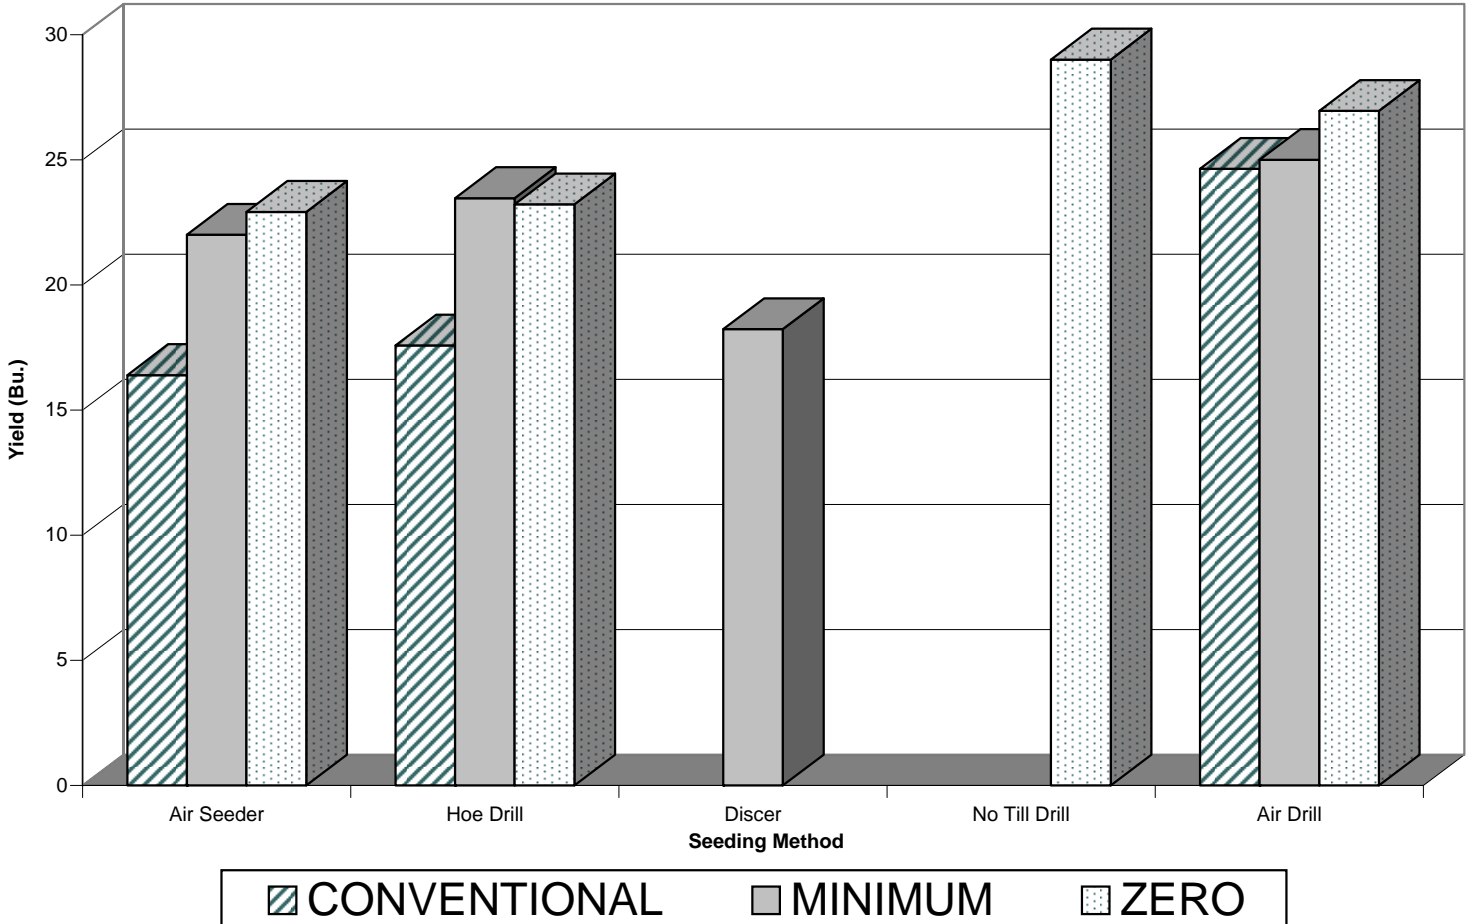

**CD 3AS**

**2007 Yield Versus Seeding Method and Tillage System for Durum**

Crop	Seeding Method	Tillage System	Reported Acres > 400	Yield (bu)
<b>Durum Wheat</b>	Air Drill	Conventional	1,645	24.6
	Air Drill	Minimum	3,191	25.0
	Air Drill	Zero	57,104	27.0
	Air Seeder	Conventional	875	16.4
	Air Seeder	Minimum	2,015	22.0
	Air Seeder	Zero	7,053	22.9
	Discer	Minimum	907	18.2
	Hoe Drill	Conventional	1,538	17.6
	Hoe Drill	Minimum	995	23.5
	Hoe Drill	Zero	564	23.2
	No Till Drill	Zero	3,636	29.0

\* Saskatchewan Crop Insurance Corporation does not assume responsibility for, and have not verified the accuracy of the information reported by producers. Only yields that are greater than zero are used in calculating yields by seeding method.