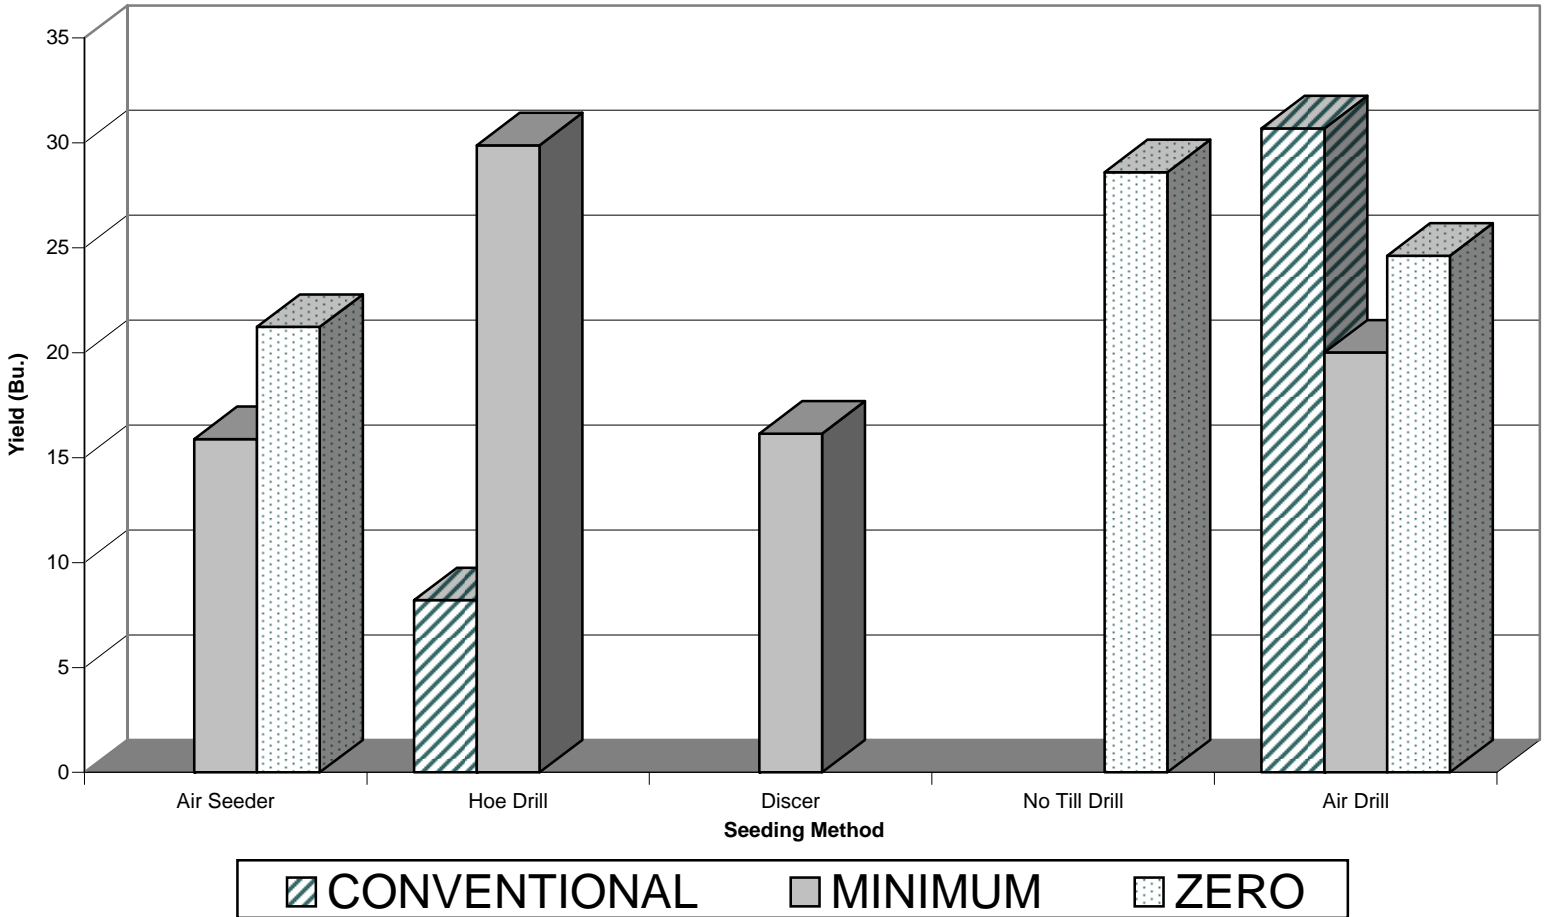

**2007 Yield Versus Seeding Method and Tillage System for HRSW**

Crop	Seeding Method	Tillage System	Reported Acres > 400	Yield (bu)
<b>HRS Wheat</b>	Air Drill	Conventional	404	30.7
	Air Drill	Minimum	525	20.0
	Air Drill	Zero	7,909	24.6
	Air Seeder	Minimum	831	15.9
	Air Seeder	Zero	2,285	21.2
	Discer	Minimum	508	16.1
	Hoe Drill	Conventional	1,228	8.2
	Hoe Drill	Minimum	505	29.9
	No Till Drill	Zero	775	28.6

\* Saskatchewan Crop Insurance Corporation does not assume responsibility for, and have not verified the accuracy of the information reported by producers. Only yields that are greater than zero are used in calculating yields by seeding method.