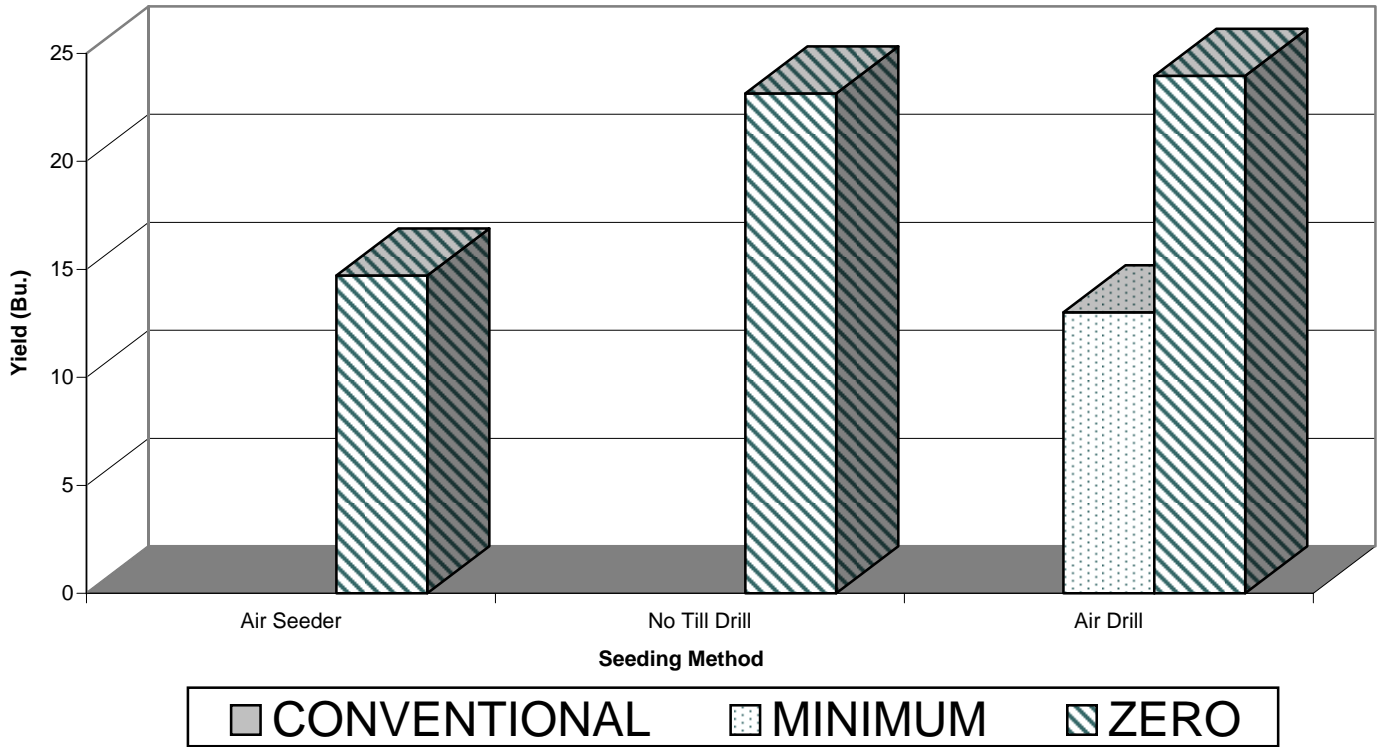

**2007 Yield Versus Seeding Method and Tillage System for Canola**

Crop	Seeding Method	Tillage System	Reported Acres > 400	Yield (bu)
<b>Canola</b>	Air Drill	Minimum	684	13.0
	Air Drill	Zero	28,727	24.0
	Air Seeder	Zero	405	14.7
	No Till Drill	Zero	10,217	23.1

\* Saskatchewan Crop Insurance Corporation does not assume responsibility for, and have not verified the accuracy of the information reported by producers. Only yields that are greater than zero are used in calculating yields by seeding method.