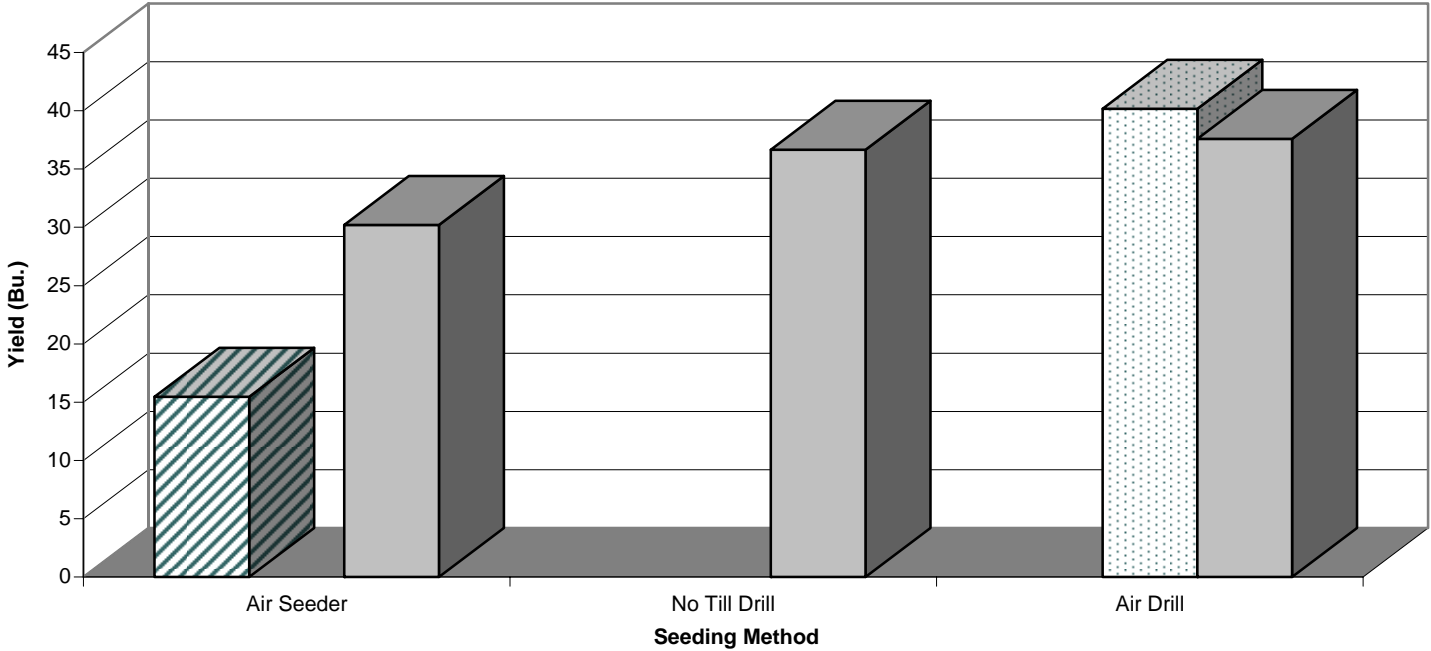

**2007 Yield Versus Seeding Method
 and Tillage System for HRSW**

CONVENTIONAL
 MINIMUM
 ZERO

Crop	Seeding Method	Tillage System	Reported Acres > 400	Yield (bu)
HRS Wheat	Air Drill	Minimum	1,517	40.2
	Air Drill	Zero	15,051	37.6
	Air Seeder	Conventional	694	15.5
	Air Seeder	Zero	2,386	30.2
	No Till Drill	Zero	12,248	36.6

* Saskatchewan Crop Insurance Corporation does not assume responsibility for, and have not verified the accuracy of the information reported by producers. Only yields that are greater than zero are used in calculating yields by seeding method.