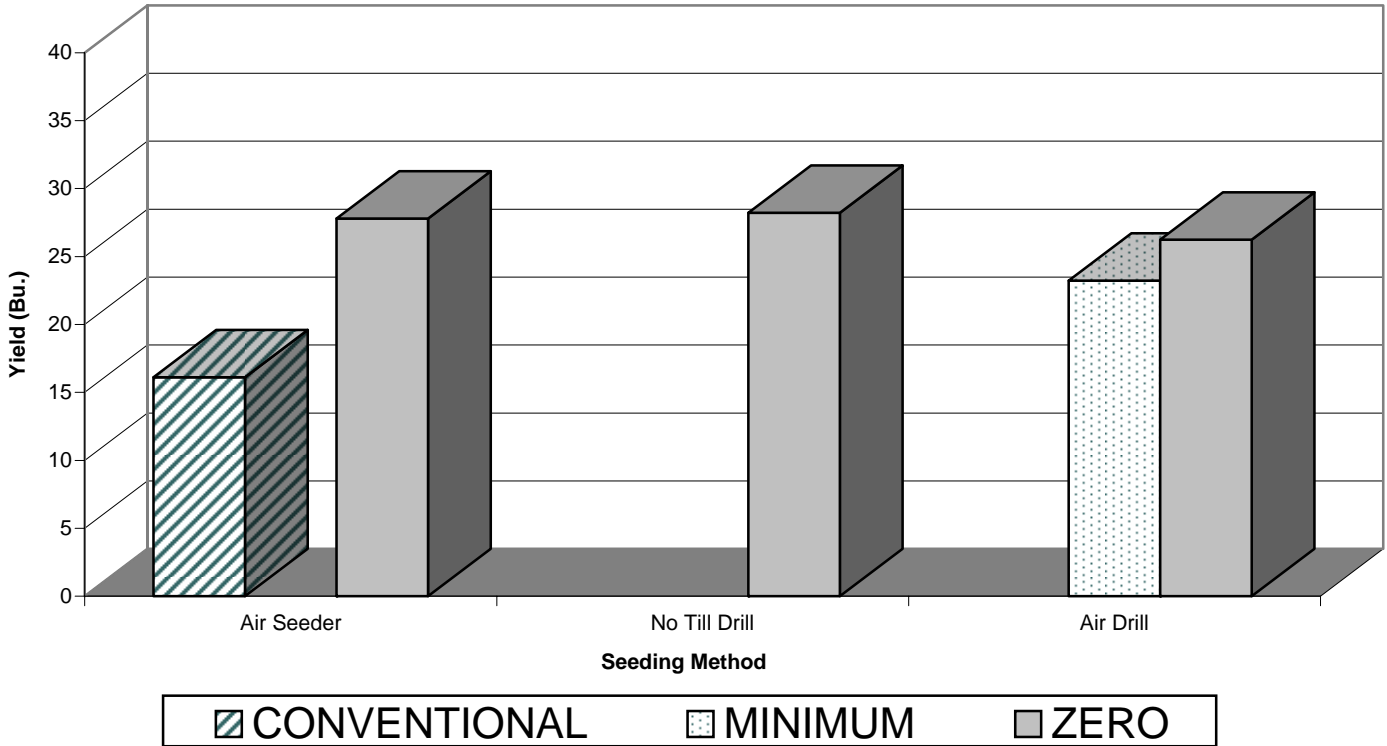

**2007 Yield Versus Seeding Method
 and Tillage System for Canola**

Crop	Seeding Method	Tillage System	Reported Acres > 400	Yield (bu)
Canola	Air Drill	Minimum	1,419	23.2
	Air Drill	Zero	19,462	26.2
	Air Seeder	Conventional	505	16.1
	Air Seeder	Zero	4,562	27.8
	No Till Drill	Zero	13,149	28.2

* Saskatchewan Crop Insurance Corporation does not assume responsibility for, and have not verified the accuracy of the information reported by producers. Only yields that are greater than zero are used in calculating yields by seeding method.